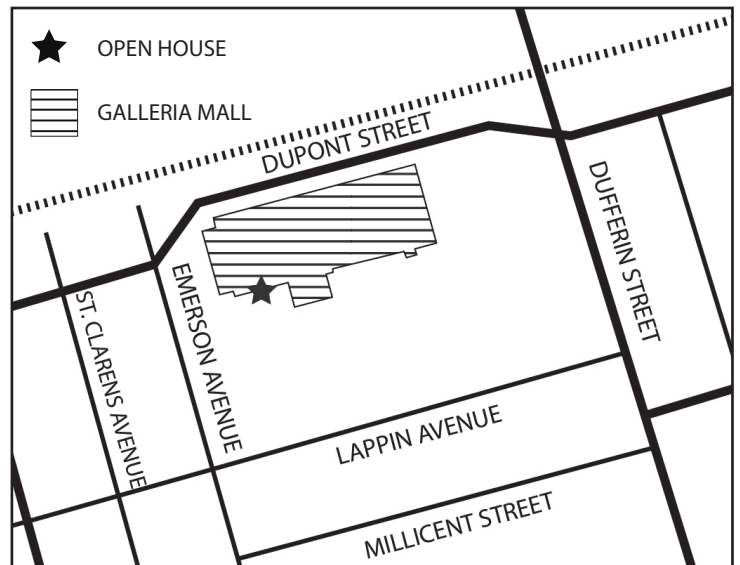

In the Spring of 2018, two Open Houses were held to hear the community's ideas and vision for the new Wallace Emerson Park, Community Centre and Child Care Facility. Since obtaining these ideas and feedback, the Galleria Developments design team has collaborated with City of Toronto staff and City Councillor Ana Bailão to prepare several design concepts for the new Park, Community Centre and Child Care Facility. These concepts build on the feedback received, and incorporate the range of programs, which the community has identified as important for the future.

These design concepts will be presented at the upcoming Open House, and there will be an opportunity for round table discussions to gather additional community feedback. We invite you to attend and provide your suggestions and input regarding this exciting project.

Date: Wednesday, July 18th, 2018
Start: 6:30 p.m for 7:00pm presentation
Location: Galleria Mall
(Old Zellers Store)
1245 Dupont Street

We look forward to seeing you and hearing your feedback. If you are unable to attend, please do not hesitate to contact the Reimagine Galleria project team at:

<http://reimaginegalleria.com>, or via email at feedback@reimaginegalleria.com or 416-223-4403

You can also contact City Councillor Ana Bailão's office at:

416-392-7012, or via email at councillor_bailao@toronto.ca

Interpretation services can be arranged with at least one week advance notice.